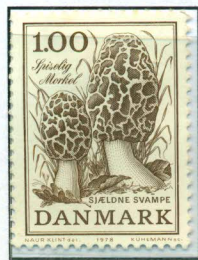

THE MORCHELLA ESCULENTA

François Peeters

Matchbox cover Drava
Yugoslavia ± 1955 ↑

First day cancel

+ cigar band Willem II →
Mushrooms Nr. 2893 Edition 1971
Morels with a **convex top**

Matchbox cover
USSR 1964 →

Other morels with a hollow foot of 6 to 10 cm, covered with fine scales, are **elongated**. They are both edible (also dried) when cooked, but they should not be confused with the poisonous gyromitra esculante. (Morchella <>gyromitra)

Destinatar _____

Codul	Localitatea
-------	-------------

The flesh of the spongy sac fungus is waxy and the fungus has a musky smell. The tracks are located on the inside of the "cups".

Postal stationery Romania (2008) – illustrated letter