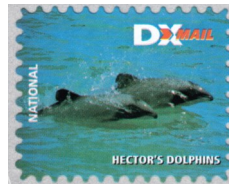

New Zealand's Dolphin – *Cephalorhynchus hectori*

Hector's dolphin is the world's smallest marine dolphin, 1.3 m, only found in shallow waters around New Zealand. Continued deaths in fishermen's nets and lack of political will for their protection threaten these coastal dolphins. Philatelically appear on 10 NZ stamps (1991-2012) – they tell the story