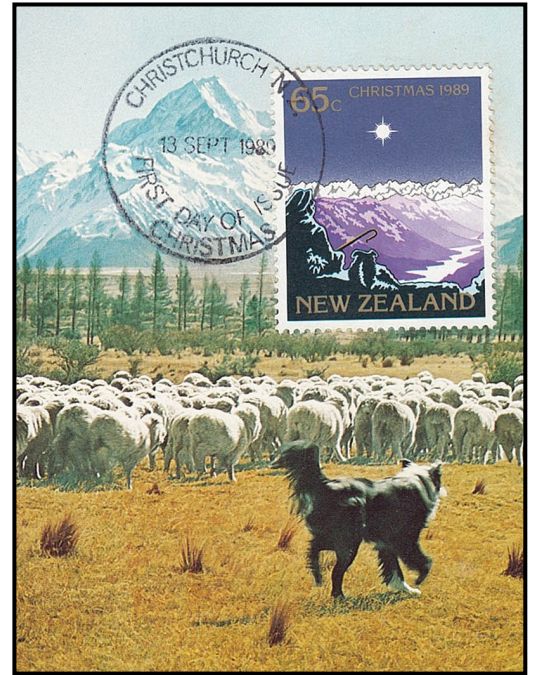

# The Border Collie New Zealand's Working Farm Sheepdog

Border Collies selected and bred along Scottish Border for their sheep-herding ability from mid-late 1800s, brought to New Zealand by pioneer Scottish shepherds soon thereafter

Notable for their intelligence, patience, & calm control of sheep

Only Pictorial Postmark  
1 Sep 1995

Cinderella – rare

Border Collie logo for popular dog biscuit, Advertising Cover 1975

Maxicard:  
Border Collie  
bronze statue in  
tribute to debt  
owed by sheep  
farmers (1968).  
Year-of-dog stamp  
2018

Border Collie indispensable partner with shepherds