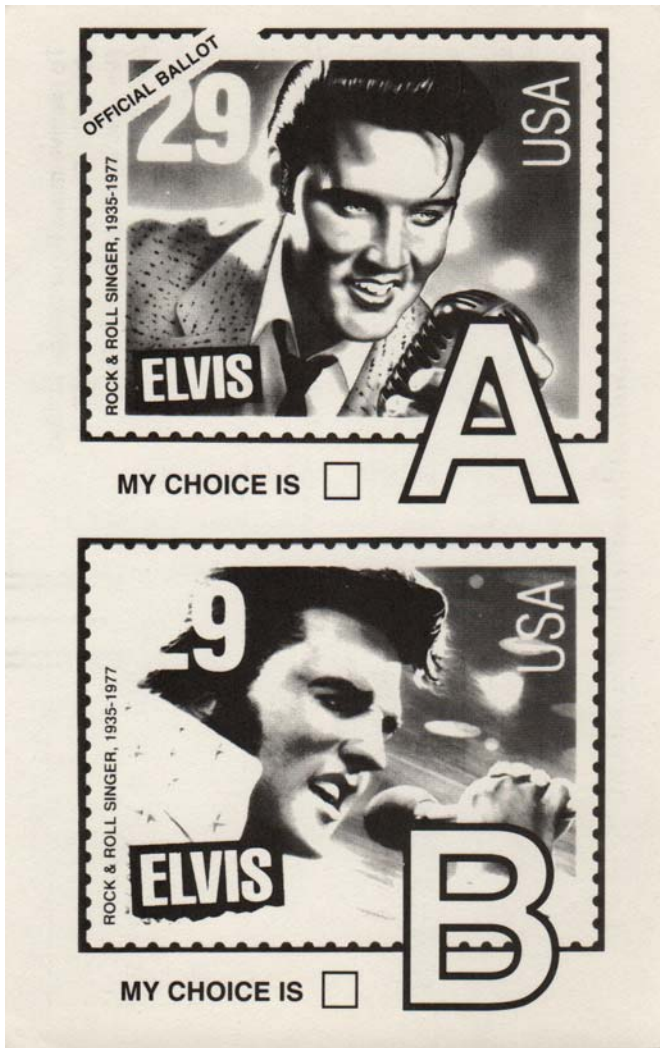

Which Elvis ?

In 1992, Americans were asked to vote!

Should the upcoming Elvis Presley stamp feature a “young” or an “old” Elvis?

The ballot card on the left was distributed at post offices around the country and also in the April 13, 1992 edition of “People” magazine.

The choice was obvious: 75% of voters choose the stamp shown above, issued in 1993.

In 2015, the USPS issued another Elvis stamp, with an even “younger” Elvis. Shown is an imperforate single from the press sheet.

Elvis has been featured on many countries' stamps, shown here as both a younger and an older Elvis, but there were no votes.

Color Proofs →