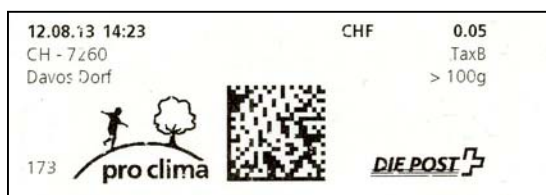

## Swiss PVI

Mailing an item via a Postal Clerk from the Swiss Post Office results in them using a "PVI" (Postage Value Indicated) strip as postage (similar to here in the USA) rather than regular postage stamps (unless one asks first).

The above examples are "make-up" PVI strips based on a Priority Level "B" mailing of over 100g (3.5 oz) weight.

The actual domestically (in Switzerland) mailed envelope shows a "Priority A" level and cost 1 CHF (~ \$0.95).